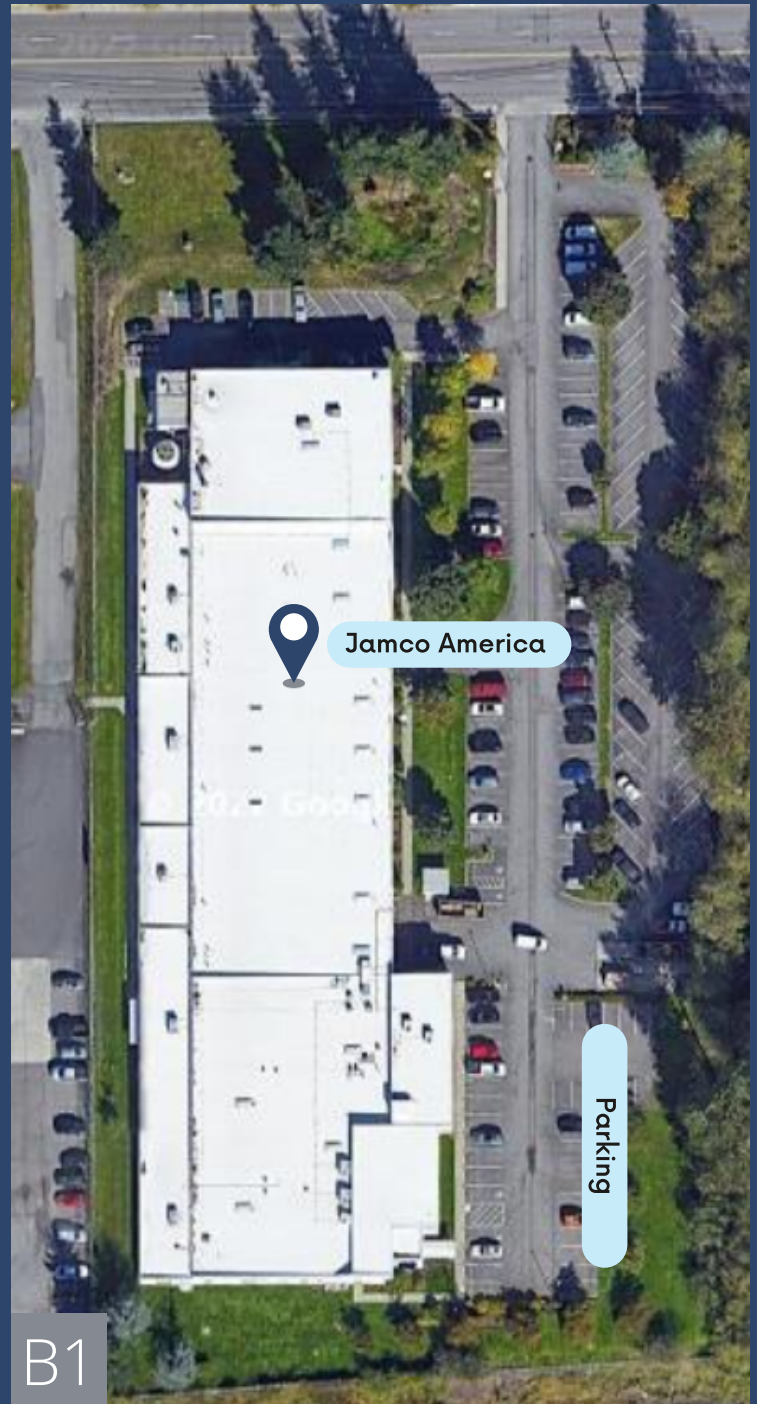

ALWAYS FLY TOGETHER

HOW TO FIND US

JAMCO AMERICA,
INC., 1018 80TH ST
SW, EVERETT, WA
98203

425-347-4735

Jamco America is comprised of 4 buildings on 80th St SW. B1 is where our visitors should first arrive, unless given other directions from their point of contact.

If traveling on I-5 S

1. Take exit 189 to merge onto WA-526 W toward Mukilteo/Whidbey Is Ferry
2. Take the Evergreen Way exit
3. Use the right lane to turn left onto Evergreen Way and turn right onto E Casino Rd
4. Turn right onto 5th Ave W/Hardeson Rd
5. Turn left onto 80th St SW
6. Turn left at the second Jamco sign with the fence

If traveling on I-5 N

1. Take exit 189 to merge onto WA-526 W toward Mukilteo
2. Take the Evergreen Way exit
3. Use the right lane to turn left onto Evergreen Way and turn right onto E Casino Rd
4. Turn right onto 5th Ave W/Hardeson Rd
5. Turn left onto 80th St SW
6. Turn left at the second Jamco sign with the fence