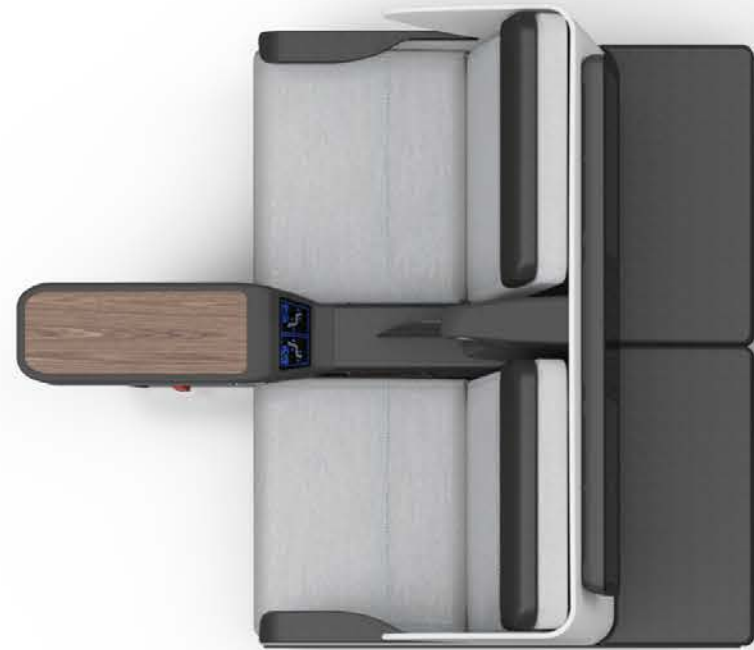

Beautiful displays

Kick up your feet and enjoy your own personal theatre experience via the latest in-flight entertainment technology.

Treat yourself

Flexible deployment for every occasion

Rest easy

Enjoy the full comforts of home on a full flat rectangular bed.

Form and function Become one

Advanced materials and processes work in tandem with classic design to achieve the lightest seat in its class.

*“Quality, meet
Affordability..”*

By combining design and manufacturing ingenuity, Journey-Evo meets a need that increasingly drives business — cost. While constantly challenging ourselves to reach a higher standard, we at Jamco have created an extremely competitive product that compliments the 787 beautifully.