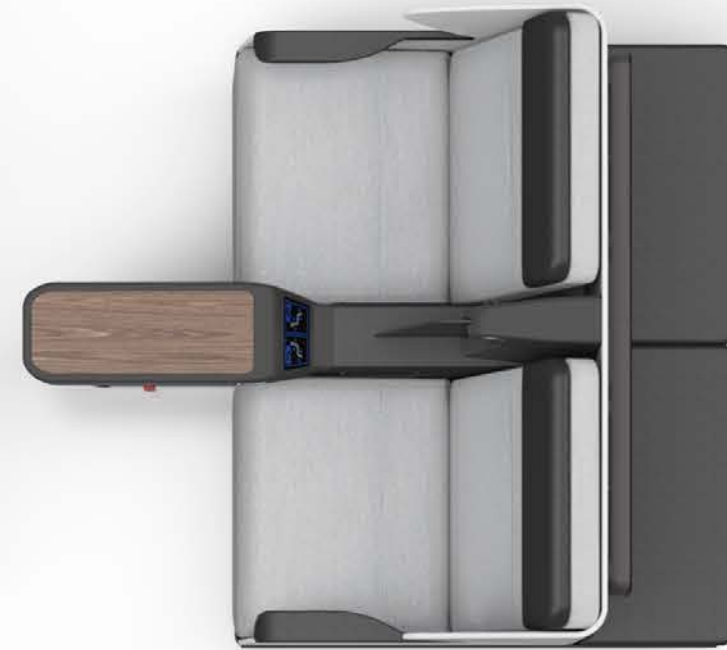

Journey-Evo

Welcome Home

Comfort at your fingertips

Select your desired seat position with capacitive controls. Reliable. Clean. Beautiful.

Privacy when you need it

The Journey-Evo provides an environment that caters to shared experiences, but when needed, offers a private space that is all your own.

Beautiful displays

Kick up your feet and enjoy your own personal theatre experience via the latest in-flight entertainment technology.

Treat yourself

Flexible deployment for every occasion

Rest easy

Enjoy the full comforts of home on a full flat rectangular bed.

Form and function Become one

Advanced materials and processes work in tandem with classic design to achieve the lightest seat in its class.

*“Quality, meet
Affordability..”*

By combining design and manufacturing ingenuity, Journey-Evo meets a need that increasingly drives business — cost. While constantly challenging ourselves to reach a higher standard, we at Jamco have created an extremely competitive product that compliments the 787 beautifully.