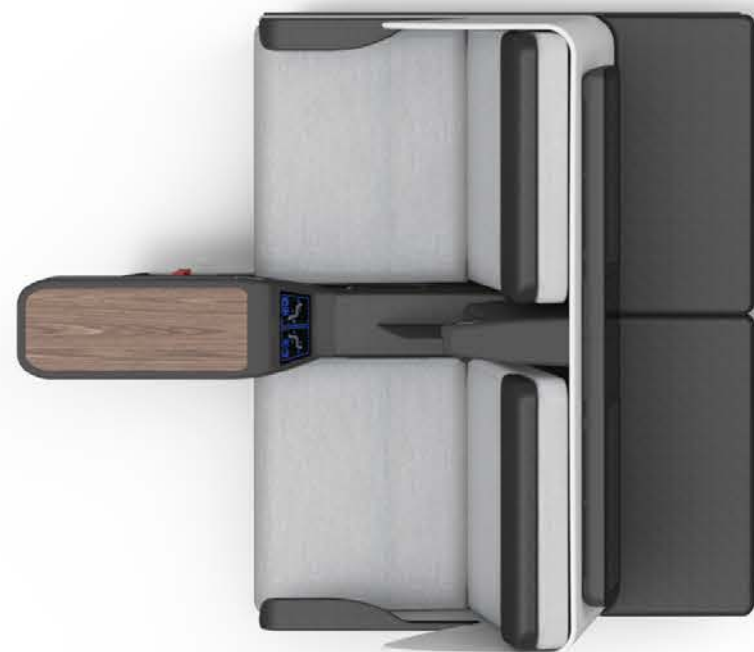

Beautiful displays

Kick up your feet and enjoy your own personal theatre experience via the latest in-flight entertainment technology.

Treat yourself

Flexible deployment for every occasion

Rest easy

Enjoy the full comforts of home on a full flat rectangular bed.

Form and function Become one

Advanced materials and processes work in tandem with classic design to achieve the lightest seat in its class.

*“Quality, meet
Affordability..”*

By combining design and manufacturing ingenuity, Journey-Evo meets a need that increasingly drives business — cost. While constantly challenging ourselves to reach a higher standard, we at Jamco have created an extremely competitive product that compliments the 787 beautifully.