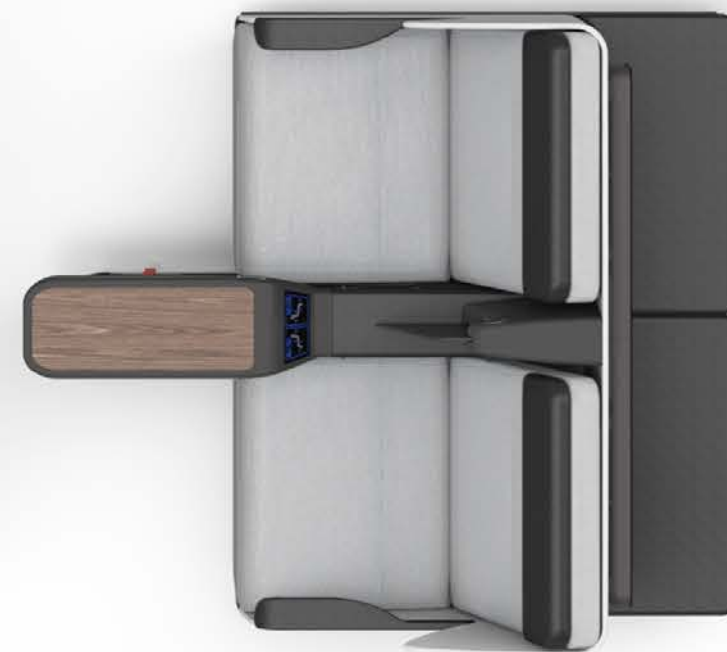

Beautiful displays

Kick up your feet and enjoy your own personal theatre experience via the latest in-flight entertainment technology.

Treat yourself

Flexible deployment for every occasion

Rest easy

Enjoy the full comforts of home on a full flat rectangular bed.

Form and function Become one

Advanced materials and processes work in tandem with classic design to achieve the lightest seat in its class.

*“Quality, meet
Affordability..”*

By combining design and manufacturing ingenuity, Journey-Evo meets a need that increasingly drives business — cost. While constantly challenging ourselves to reach a higher standard, we at Jamco have created an extremely competitive product that compliments the 787 beautifully.